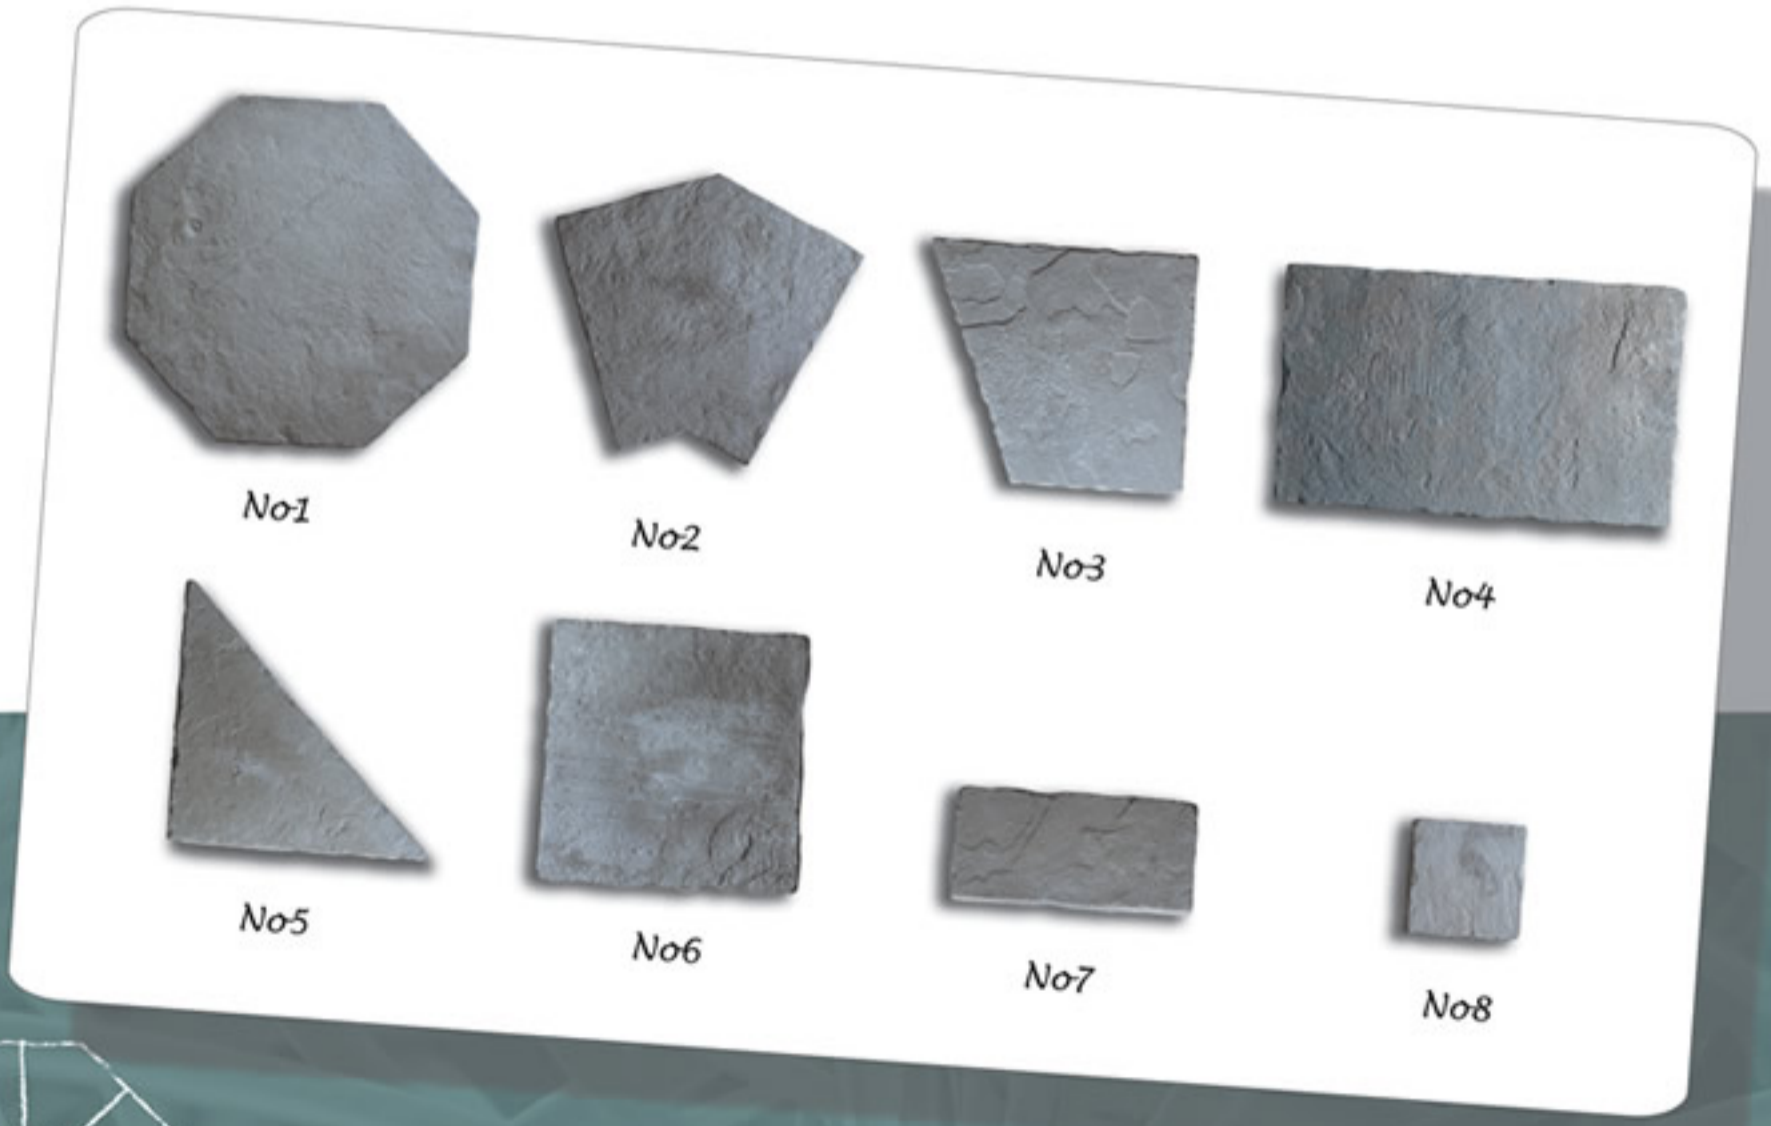

octagonal yoredale

ideal for creating that special focal point in your garden

The octagonal paving system has been developed to be intergrated with the Yoredale range.

The basic octagonal range is of course infinetly expandable and also available in two ready made packs. Ideal for that special focal point in your garden design.

Moorland

Ash grey

Sandstone

Individual pieces can be used to great effect for pond surrounds and steps

Pack 1 area 2.7m

Pack 2 area 3.15m

Using pieces 4 & 6 it is possible to enlarge the octagonal making it possible to cover a greater area.